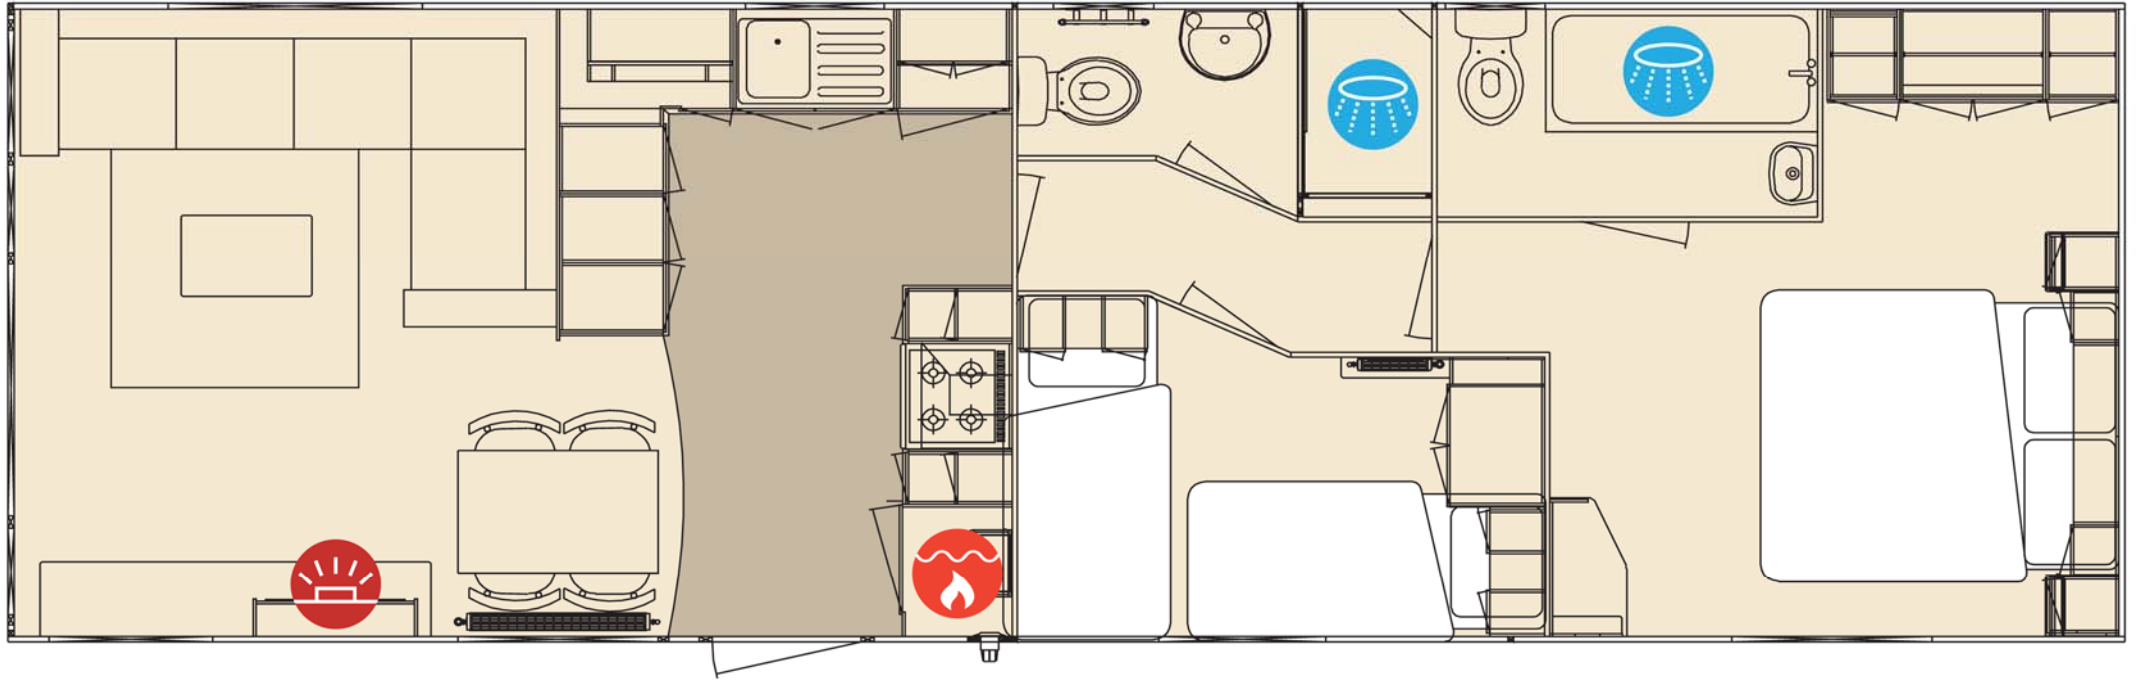

## **PLOT 22FV - ABI SUNNINGDALE (new)**

- 38ft x 12 ft - 2 bedrooms
- central heating and double glazing
- quality holiday home
- perimeter plot, overlooking trees, hedges and fields to the west
- veranda looking to the west
- en suite to main bedroom has bath
- shower in main bathroom
- twin bedroom has beds at 90°
- new shed: electricity/water (facility for washing machine)

Sunningdale

GAS ISOLATOR IN TAY 18

Scotts Holiday Village - 18FV, 22FV

SPINFLO

En suite to main bedroom

Scotts Holiday Village - 18FV, 22FV

The Sunningdale 38ft x 12ft x 2 bedroom model